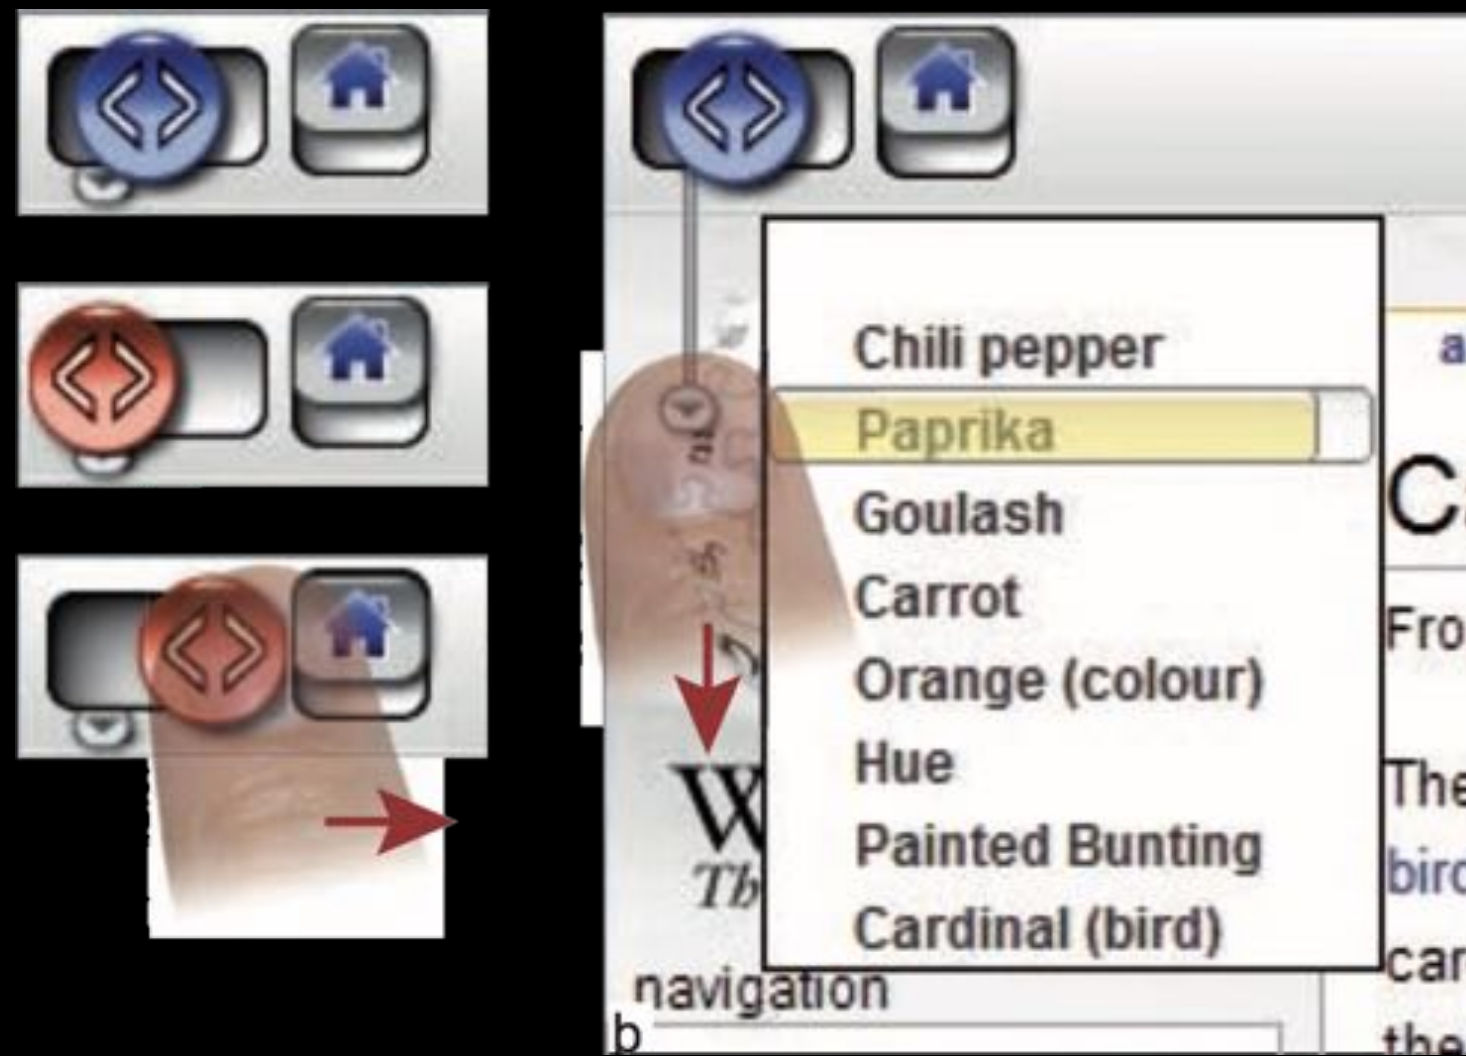

Toggle Selection

Adobe Photoshop

Finder

⌘ pressed

Tableau

Jeff Rzeszutarski, Aniket Kittur, "**Kinetica**: Naturalistic multi-touch data visualization", CHI 2014

Vizable by Tableau

Ramik Sadana, John Stasko "Designing Multiple Coordinated Visualizations for Tablets", EuroVis 2016

In the past ...

Benko et al., "Precise Selection Techniques for Multi-Touch Screens", CHI '06

Moscovich, "Contact Area Interaction with Sliding Widgets", UIST '09

Au et al., "**LinearDragger**: A Linear Selector for One-finger Target Acquisition", CHI'14