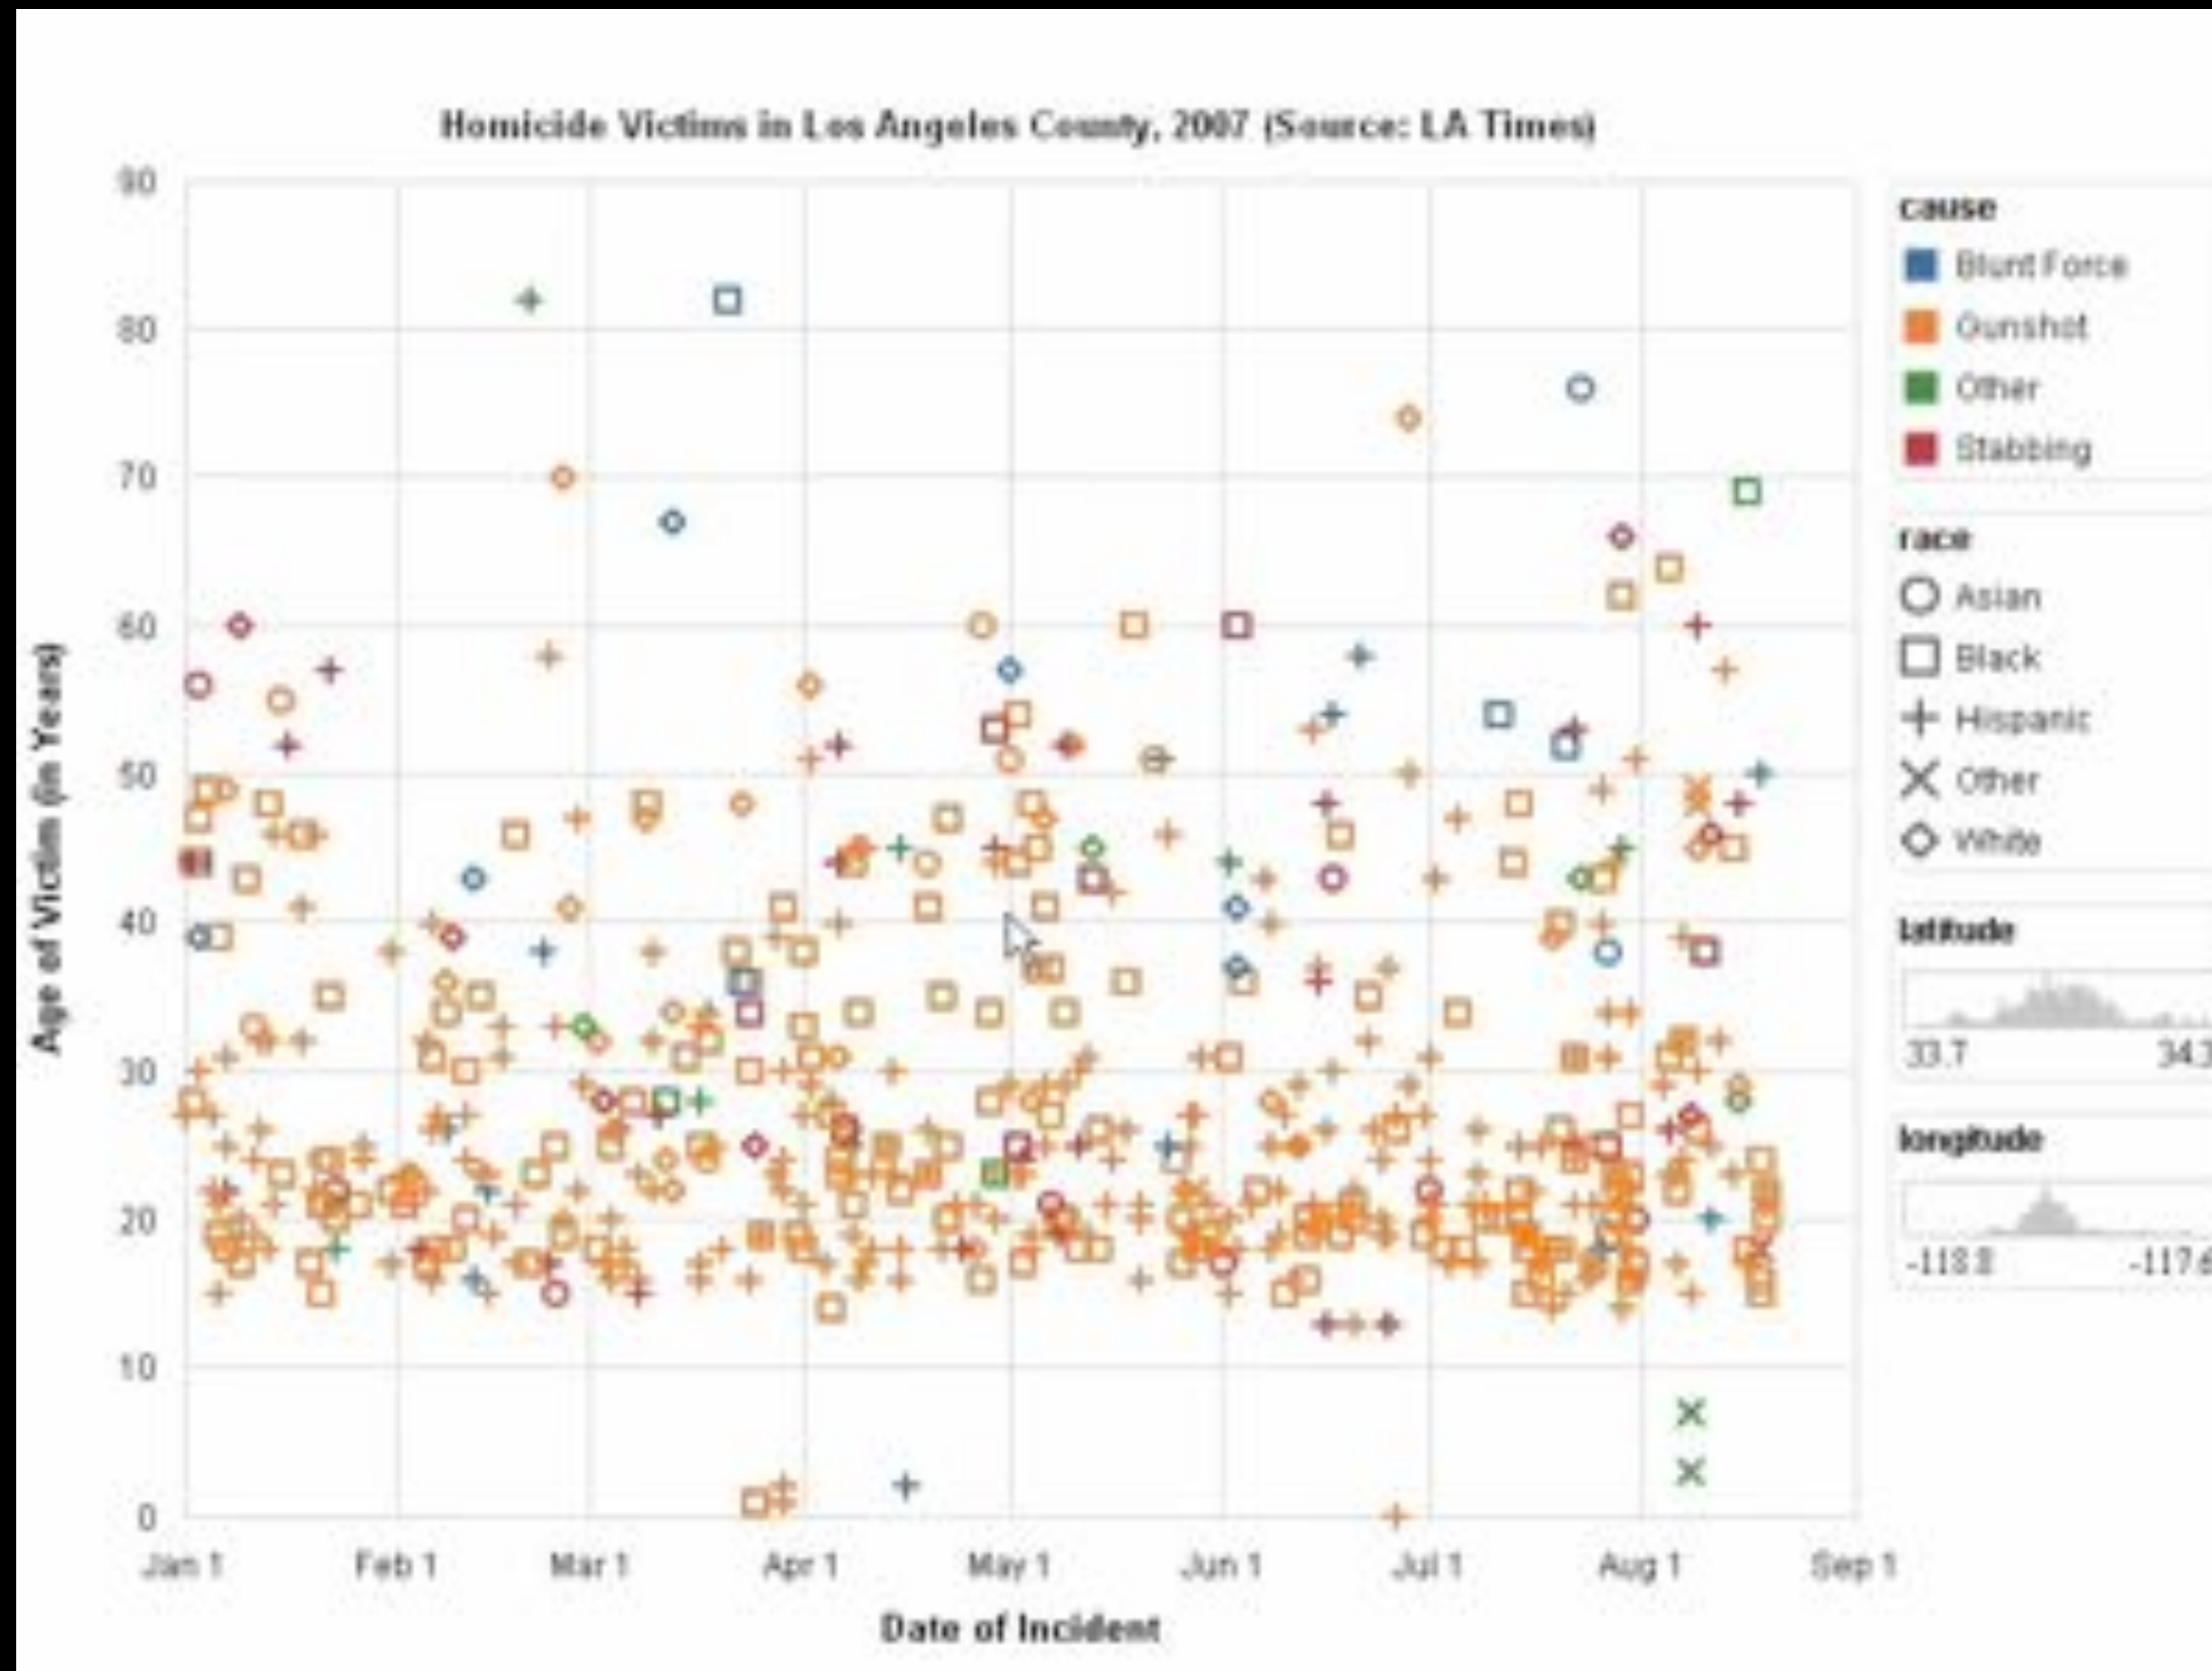

Heer et al. "Generalized Selection via Interactive Query Relaxation." CHI '08