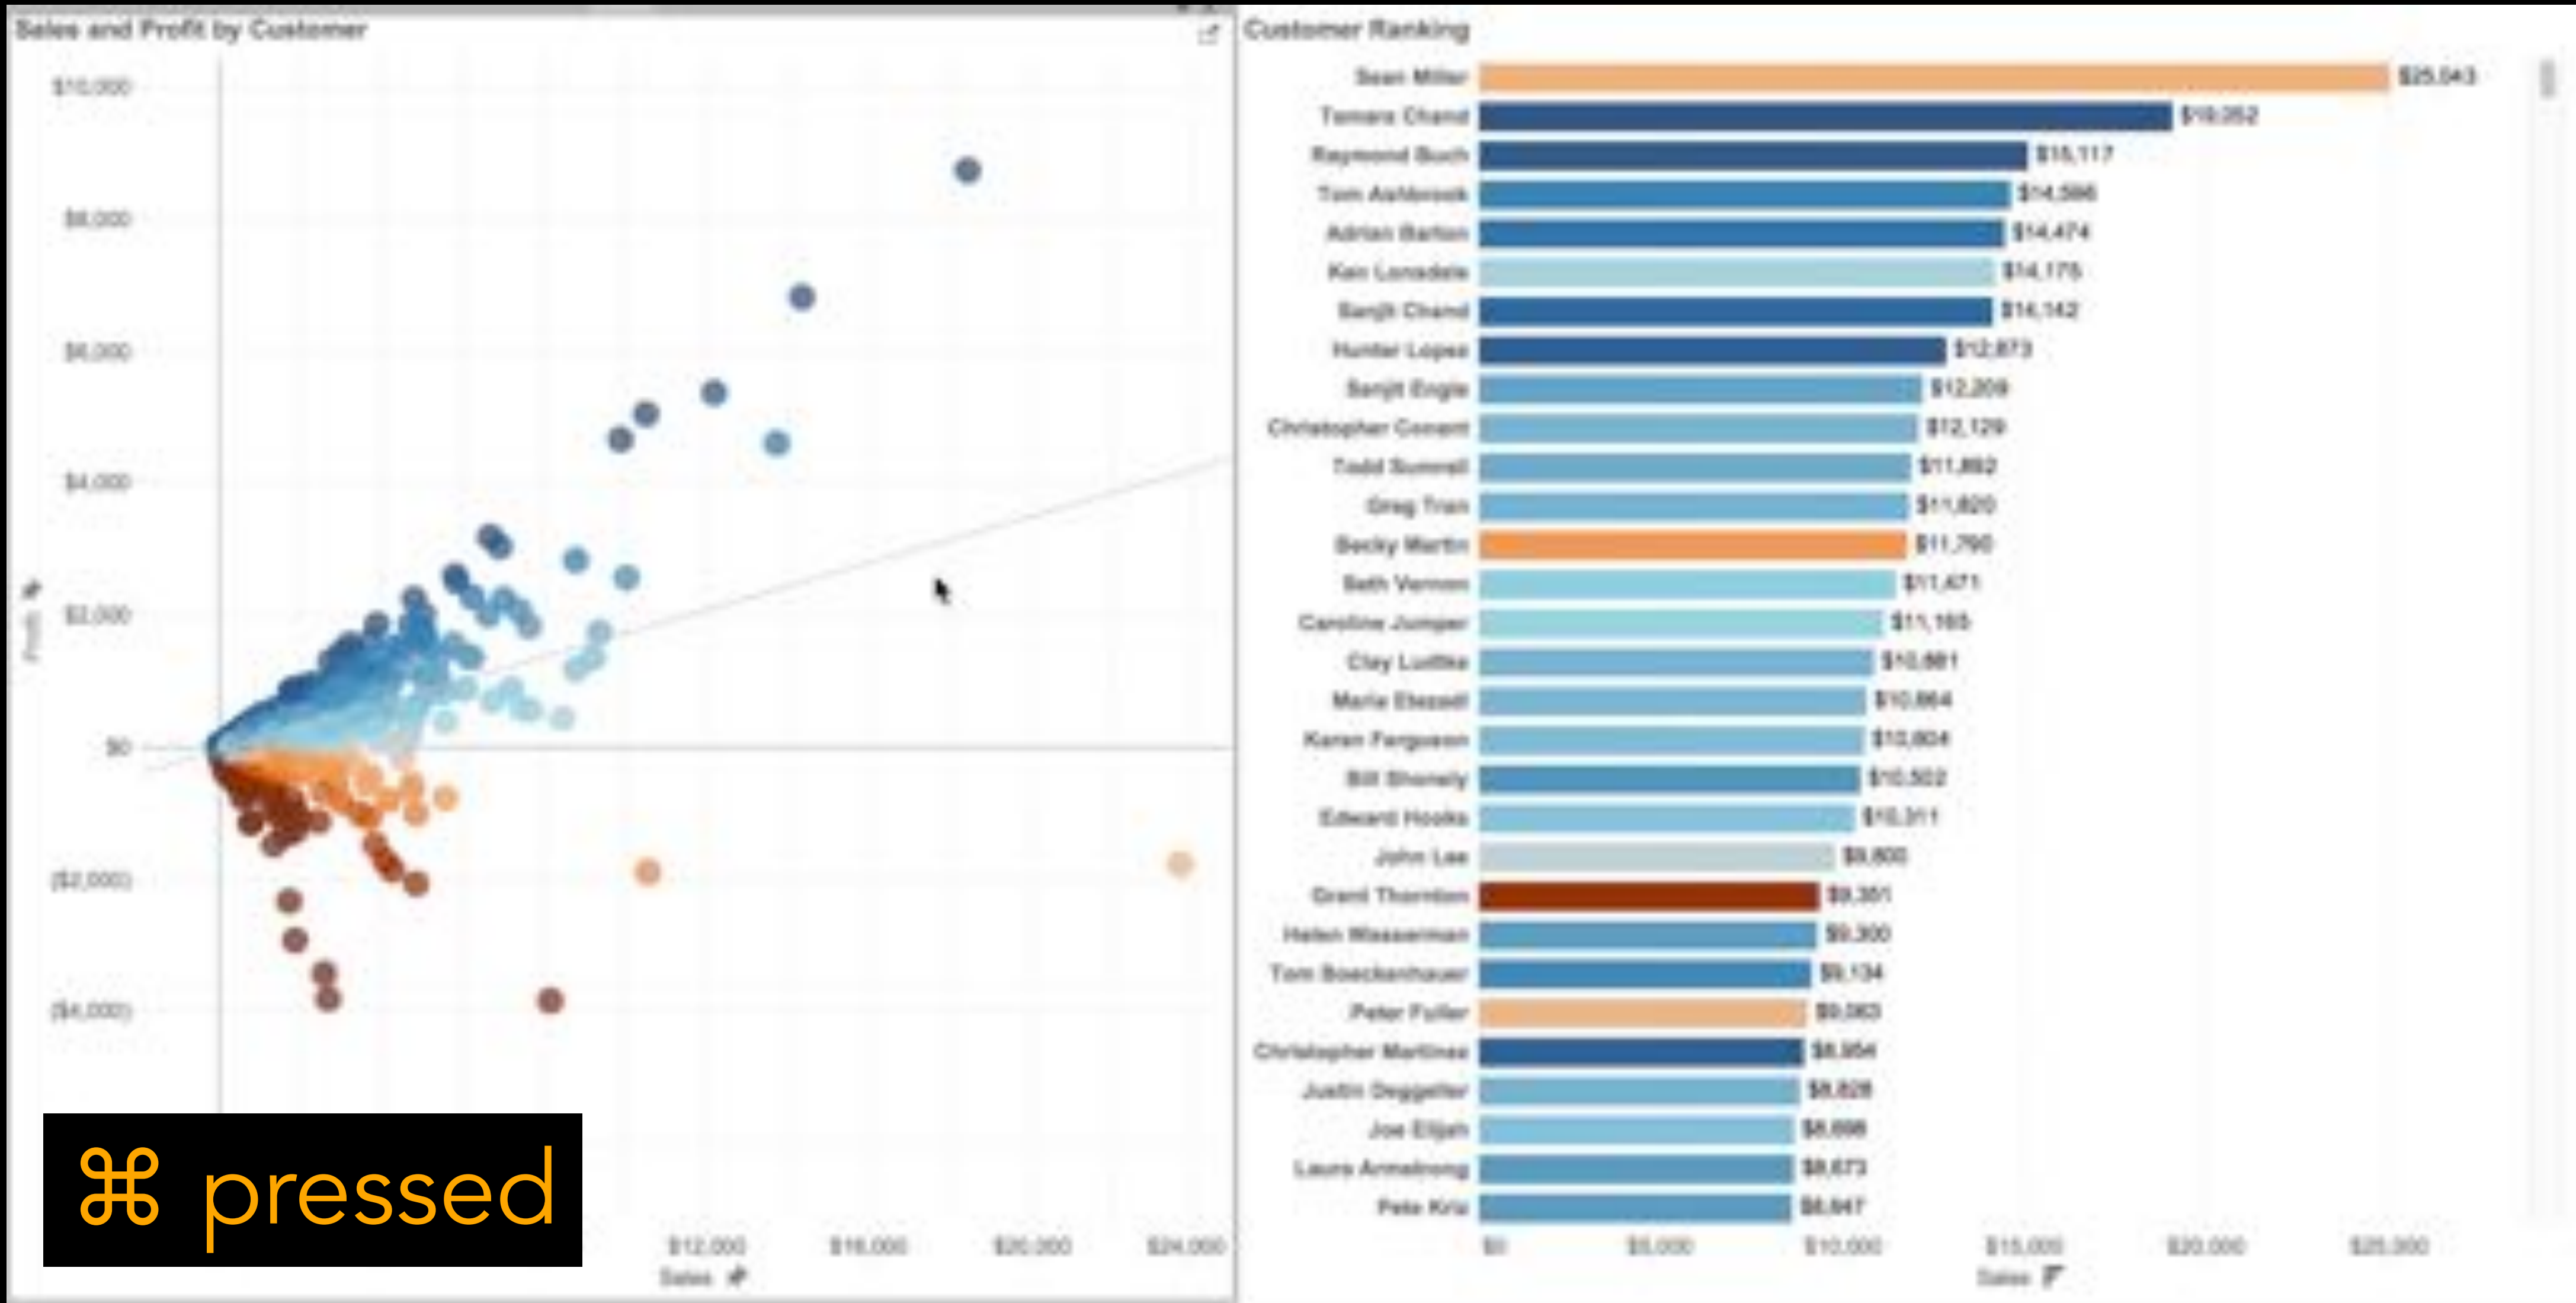

⌘ pressed

Tableau