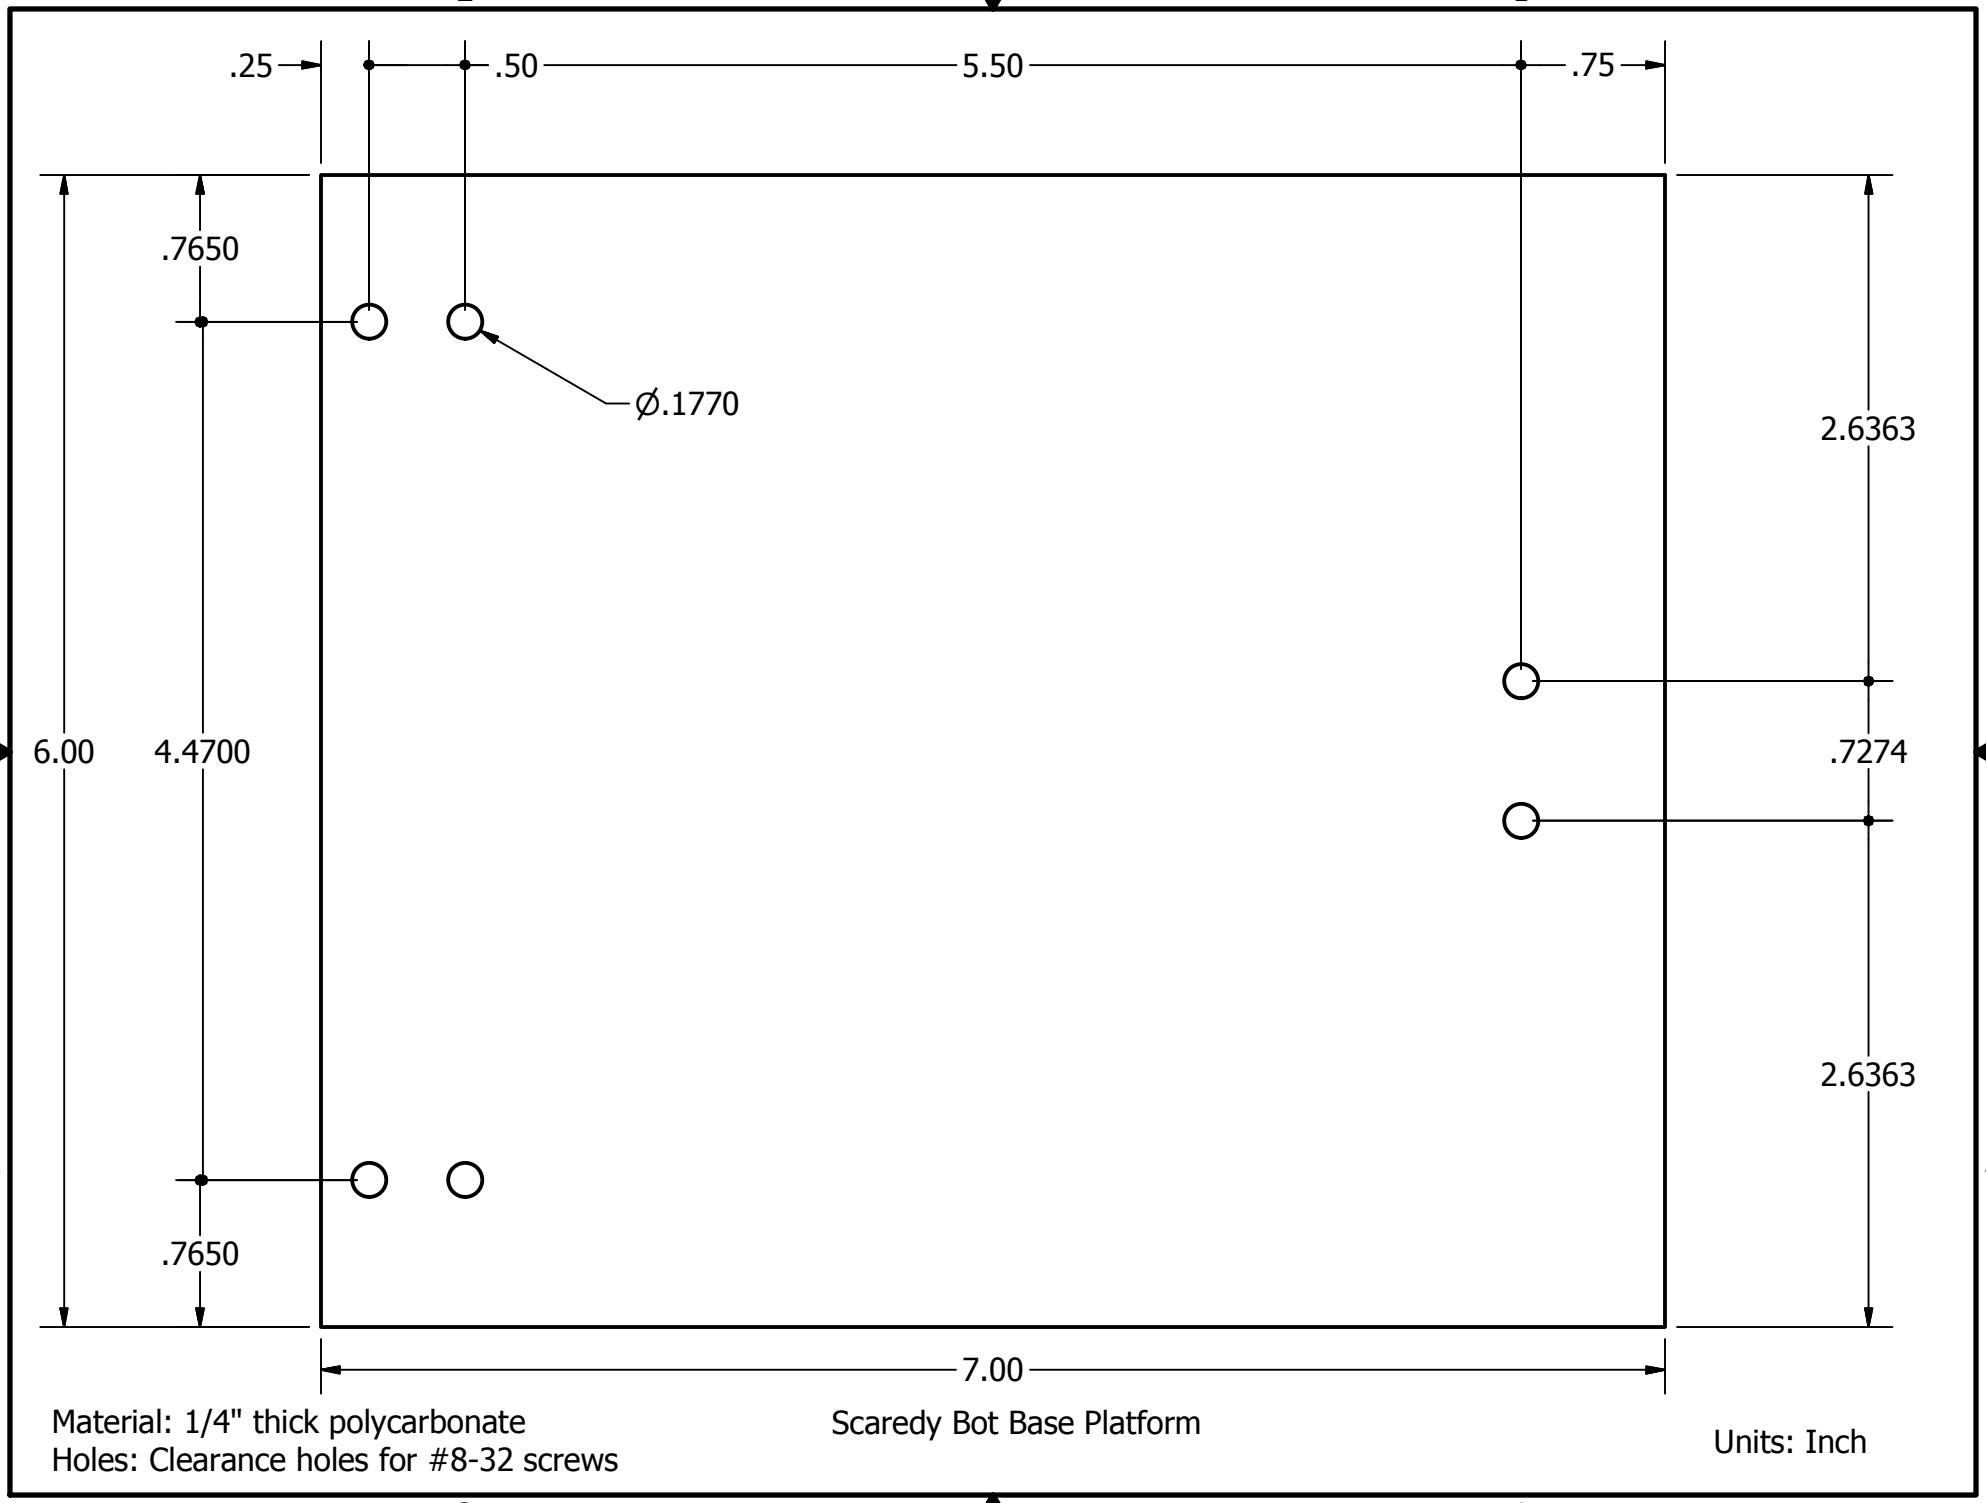

PRODUCED BY AN AUTODESK EDUCATIONAL PRODUCT

PRODUCED BY AN AUTODESK EDUCATIONAL PRODUCT

Material: 1/4" thick polycarbonate
Holes: Clearance holes for #8-32 screws

Scaredy Bot Base Platform

Units: Inch